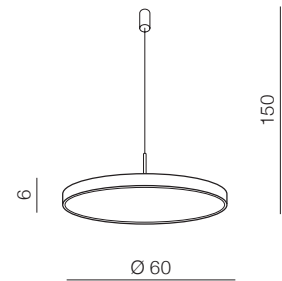

MARCELLO PENDANT CCT **new**

25

Marcello Pendant 40 CCT
+ REMOTE CONTROL **LED**

- ❶ **AZ5087** (sandy white)
- ❷ **AZ5088** (sandy black)
- ❸ **AZ5089** (brush gold)

LED 30W 1800lm CCT
3000-6500K dimmable
aluminium/metal/acrylic

Marcello Pendant 60 CCT
+ REMOTE CONTROL **LED**

- ❶ **AZ5090** (sandy white)
- ❷ **AZ5091** (sandy black)
- ❸ **AZ5092** (brush gold)

LED 60W 3600lm CCT Switch
3000-6500K dimmable
aluminium/metal/acrylic