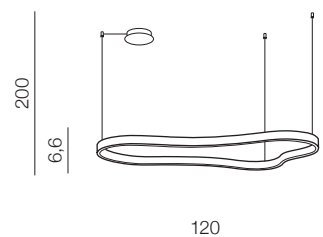

MIRABELLA DIMM new

**Mirabella 120** LED

1 **AZ5093** (black)

LED 60W 3150lm 3000K dimmable
aluminium