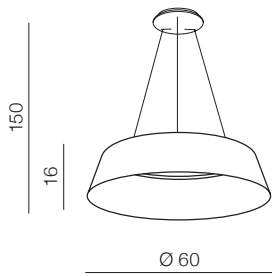

EMMA CCT new

27

**Emma 60 CCT**  
+ REMOTE CONTROL **LED**

- ❶ AZ5095 (brush gold)
- ❷ AZ5094 (sandy black)

LED 60W 3250lm CCT  
3000-6500K dimmable  
aluminium/acrylic

❶ SANDY BLACK

❷ BRUSH GOLD