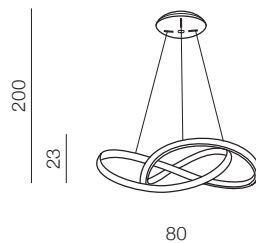

INFINITY CCT **new**

① BRUSH GOLD

② SANDY BLACK

**Infinity 80 CCT**
+ REMOTE CONTROL **LED**

- ① **AZ5097** (brush gold)
- ② **AZ5096** (sandy black)

LED 80W 4300lm CCT
3000-4000K dimmable
aluminium/PC