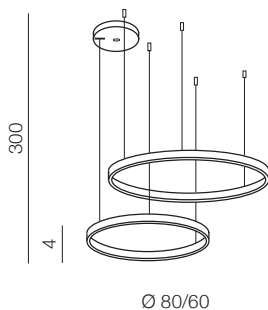

### Halo 80+60+40 Pendant CCT + REMOTE CONTROL **LED**

- 1 **AZ4971** (white)
- 2 **AZ4972** (black)
- 3 **AZ4973** (gold)

LED 90W 8760lm CCT 3000K-6000K dimmable  
aluminium/acryl

### Halo 100+80+60 Pendant CCT + REMOTE CONTROL **LED**

- 1 **AZ4974** (white)
- 2 **AZ4975** (black)
- 3 **AZ4976** (gold)

LED 120W 13140lm CCT 3000K-6000K dimmable  
aluminium/acryl