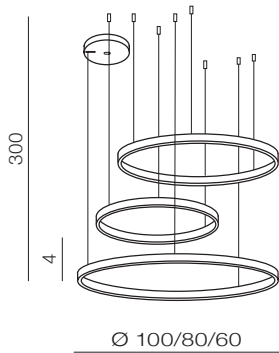

### Halo 80+60+40 Pendant CCT + REMOTE CONTROL **LED**

- 1 **AZ4971** (white)
- 2 **AZ4972** (black)
- 3 **AZ4973** (gold)

LED 90W 8760lm CCT 3000K-6000K dimmable  
aluminium/acryl

### Halo 100+80+60 Pendant CCT + REMOTE CONTROL **LED**

- 1 **AZ4974** (white)
- 2 **AZ4975** (black)
- 3 **AZ4976** (gold)

LED 120W 13140lm CCT 3000K-6000K dimmable  
aluminium/acryl