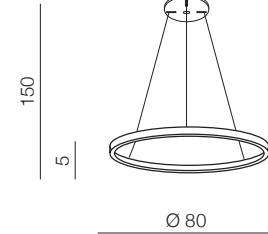

## Andrea 60 Dimm LED

- 1 AZ5098 (sandy black)
- 2 AZ5099 (brush gold)

LED 10W+40W 2900lm  
3000K dimmable  
aluminium/metal