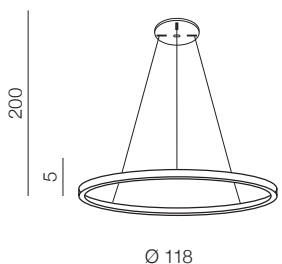

Andrea 120 Dimm LED

- 1 AZ5104 (sandy black)
- 2 AZ5105 (brush gold)

LED 30W+70W 5500lm
3000K dimmable
aluminium/metal