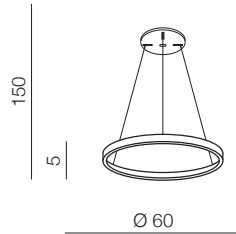

## Andrea 60 Dimm LED

- 1 AZ5098 (sandy black)
- 2 AZ5099 (brush gold)

LED 10W+40W 2900lm  
3000K dimmable  
aluminium/metal