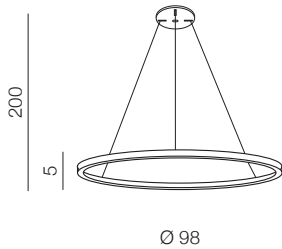

Andrea 100 Dimm LED

- 1 AZ5102 (sandy black)
- 2 AZ5103 (brush gold)

LED 25W+65W 4900lm
3000K dimmable
aluminium/metal