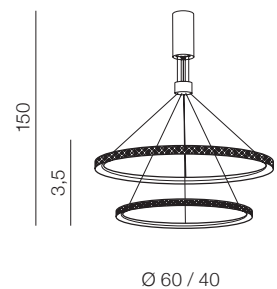

DIEGO DIMM **new****Diego 60+40** LED

❶ **AZ5111** (sandy black)

LED 70W (50W+20W) 3700lm
3000K dimmable
aluminium