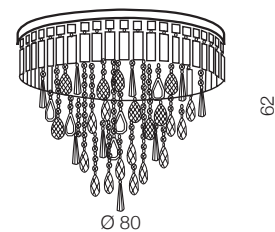

KALABRIA XL **new**

**2 IN 1**  
ONE LAMP  
PANDANT/TOP

**Kalabria XL** LED

❶ **AZ4905** (gold)

TOP/PENDANT  
12x G9 Max 40W  
metal/crystal