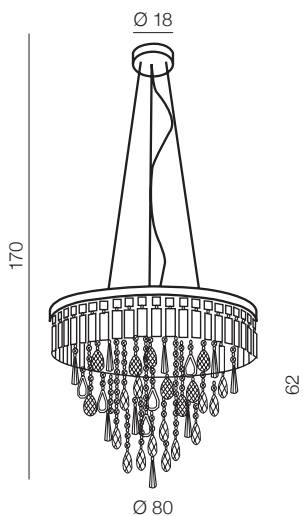

KALABRIA XL **new**

**2 IN 1**  
ONE LAMP  
PANDANT/TOP

**Kalabria XL** LED

❶ **AZ4905** (gold)

TOP/PENDANT  
12x G9 Max 40W  
metal/crystal