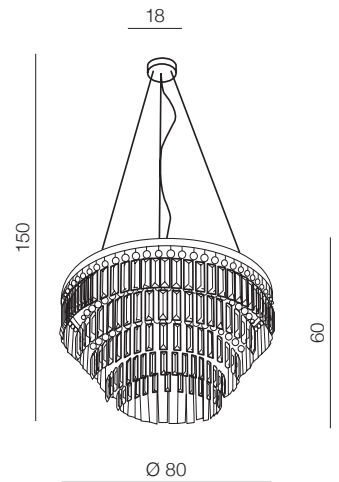

SALERNO XL **new****Salerno XL** LED

❶ **AZ4906** (gold)

TOP / PANDANT
12x G9 Max 40W
metal/crystal

2 IN

ONE LAMP
PANDANT/TOP