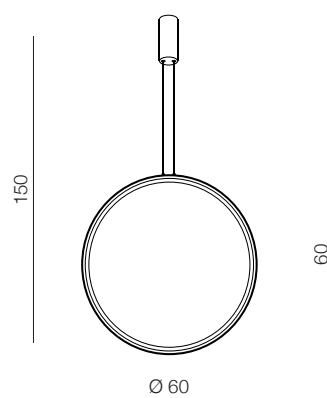


**Massima 40** LED

- ❶ AZ5254 (gold)
- ❷ AZ5253 (black)

LED 25W 1800lm
3000K dimmable
metal/aluminium/pvc

**Massima 60** LED

- ❶ AZ5256 (gold)
- ❷ AZ5255 (black)

LED 35W 2600lm
3000K dimmable
metal/aluminium/pvc

❶ GOLD

❷ BLACK