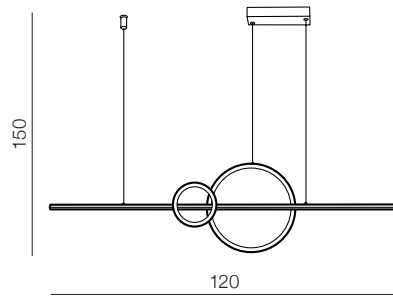

1 PEARL GOLD

2 BLACK

**Sara** LED

- 1 AZ5260 (pearl gold)
- 2 AZ5259 (black)

LED 35W 2600lm
3000K dimmable
PVC