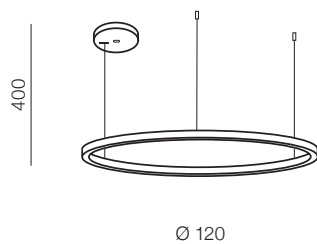

HALO PENDANT 120 CCT + REMOTE CONTROL **new**

OPTION

1 BLACK

2 GOLD

HALO PENDANT 120 CCT**+ REMOTE CONTROL** LED

- 1 AZ5343 (black)
- 2 AZ5344 (gold)

LED 60W 3600lm CCT 3000K-6000K dimmable
metal / acrylic