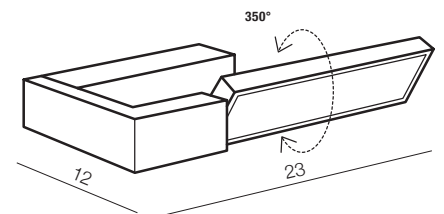

1 WHITE

2 BLACK

3 GOLD

**Dalen** LED

- 1 AZ2960 3000K (white)
- 2 AZ2959 3000K (black)
- 1 AZ2962 4000K (white)
- 2 AZ2961 4000K (black)
- new 3 AZ5251 3000K (gold)
- new 3 AZ5252 4000K (gold)

LED integrated
LED 12W 840lm
3000K/4000k IP44
aluminium