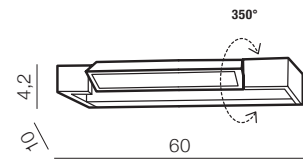

Dali 60 LED

- ❶ **AZ2792** 3000K (white)
- ❷ **AZ2894** 3000K (black)
- ❶ **AZ2793** 4000K (white)
- ❷ **AZ2895** 4000K (black)
- new ❸ **AZ5245** 3000K (gold)
- new ❸ **AZ5246** 4000K (gold)

LED 18W 2160lm
3000K/4000K IP44
aluminium