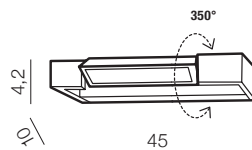

Dali 45 LED

- ❶ **AZ2790** 3000K (white)
- ❷ **AZ2892** 3000K (black)
- ❶ **AZ2791** 4000K (white)
- ❷ **AZ2893** 4000K (black)
- new ❸ **AZ5243** 3000K (gold)
- new ❸ **AZ5244** 4000K (gold)

LED 12W 1440lm
3000K/4000K IP44
aluminium