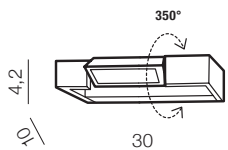

DALI IP44 new

**Dali 30** LED

- ❶ **AZ2788** 3000K (white)
- ❷ **AZ2883** 3000K (black)
- ❶ **AZ2789** 4000K (white)
- ❷ **AZ2885** 4000K (black)
- new ❸ **AZ5241** 3000K (gold)
- new ❸ **AZ5242** 4000K (gold)