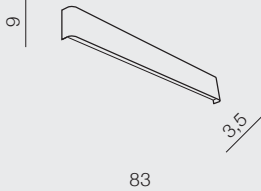

GALASSO IP44 new

**Galasso 83** LED① **AZ 5342** (black)LED 30W 1950lm 3000K IP20
Aluminium / Acrylic**Galasso 110** LED① **AZ 5341** (black)LED 40W 2600lm 3000K IP20
Aluminium / Acrylic