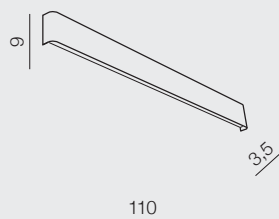

GALASSO IP44 new

**Galasso 83** LED① **AZ 5342** (black)LED 30W 1950lm 3000K IP20
Aluminium / Acrylic**Galasso 110** LED① **AZ 5341** (black)LED 40W 2600lm 3000K IP20
Aluminium / Acrylic