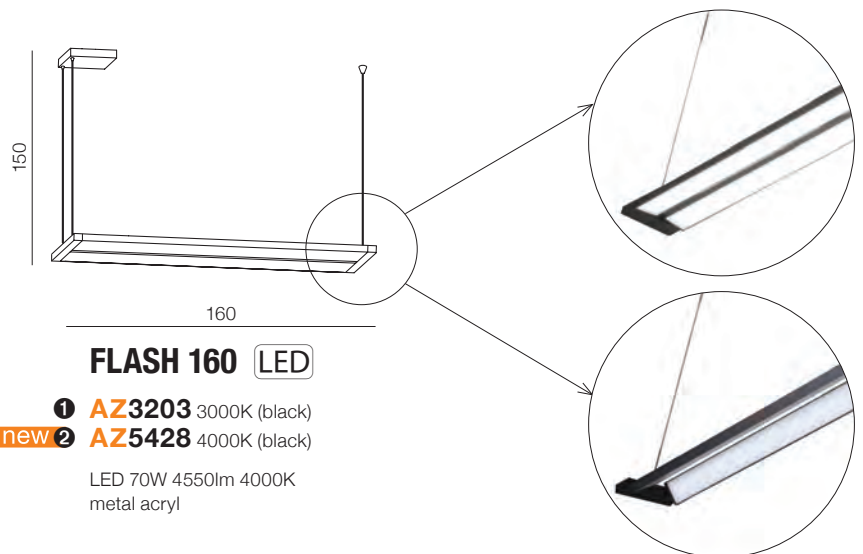


**FLASH 130** LED

- 1 AZ4416 3000K (black)
- new 2 AZ5427 4000K (black)

LED 54W 3510lm 4000K
metal acryl

**FLASH 160** LED

- 1 AZ3203 3000K (black)
- new 2 AZ5428 4000K (black)

LED 70W 4550lm 4000K
metal acryl