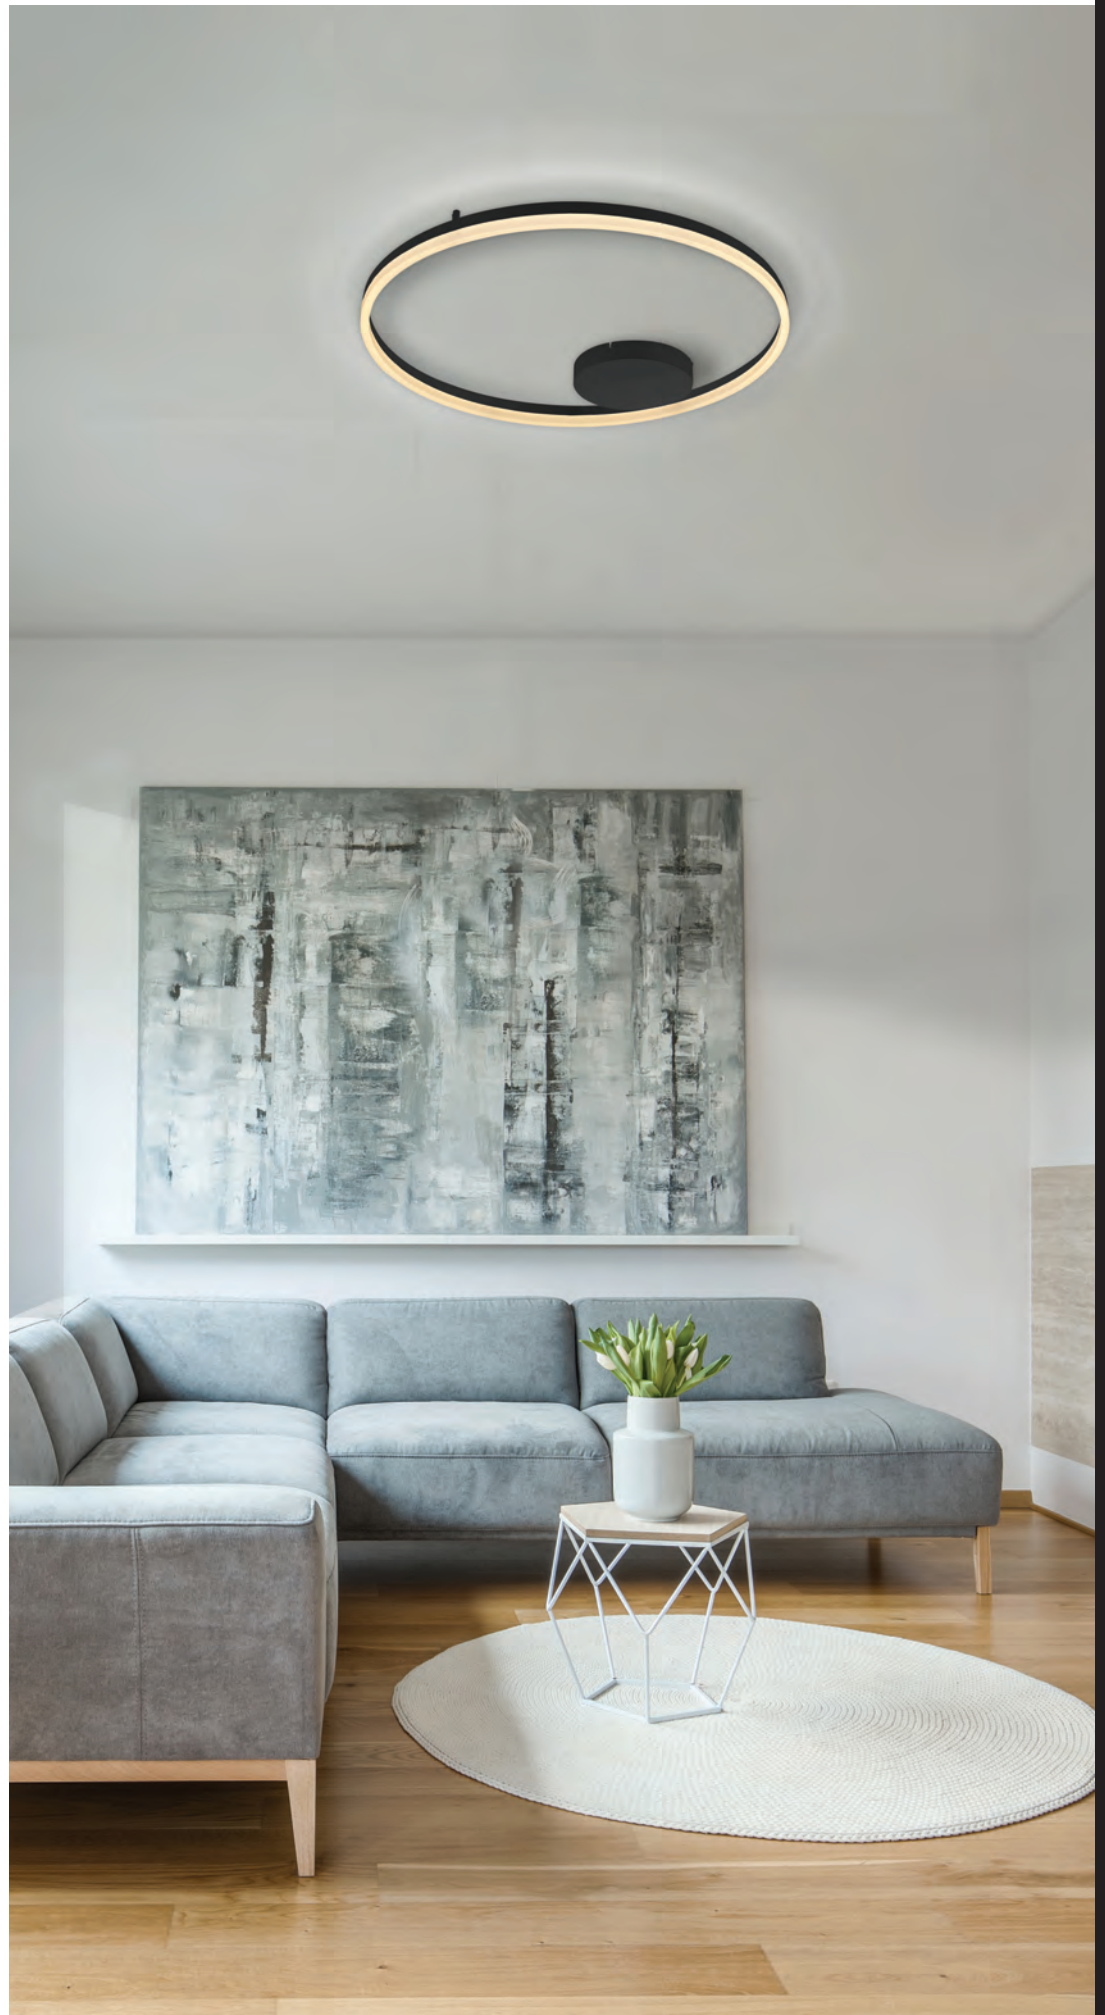

HALO TOP 120 CCT + REMOTE CONTROL **new**

5

**HALO TOP 120 CCT**  
**+ REMOTE CONTROL** **LED**

- ❶ **AZ5345** (black)
- ❷ **AZ5346** (gold)

LED 60W 3600lm CCT  
3000K-6000K dimmable  
metal / acrylic

❶ BLACK