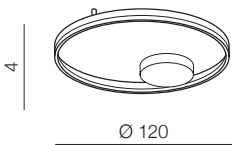

HALO TOP 120 CCT + REMOTE CONTROL **new**

5

**HALO TOP 120 CCT**  
**+ REMOTE CONTROL** **LED**

- ❶ **AZ5345** (black)
- ❷ **AZ5346** (gold)

LED 60W 3600lm CCT  
3000K-6000K dimmable  
metal / acrylic

❶ BLACK