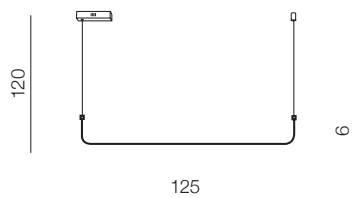

MARIO CCT + REMOTE CONTROL **new**

MARIO PENDANT 1 CCT DIMM + REMOTE CONTROL **LED**

❶ **AZ5445** (black)

LED 24W 1885lm CCT 3000K-6000K dimmable
Aluminium / Metal / Silicon