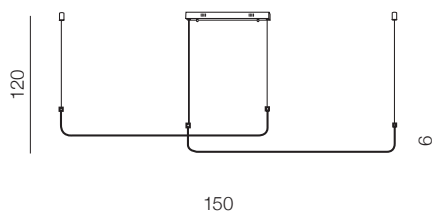

MARIO CCT + REMOTE CONTROL **new**

53

**MARIO PENDANT 2 CCT DIMM
+ REMOTE CONTROL** LED① **AZ5446** (black)LED 39W 2535lm CCT 3000K-6000K dimmable
Aluminium / Metal / Silicon