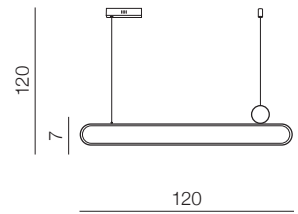

NICODEMO CCT + REMOTE CONTROL **new****NICODEMO PENDING
CCT DIMM****+ REMOTE CONTROL** **LED****1 AZ5450** (black)LED 39W 3250lm CCT
3000K-6000K dimmable
Metal / Aluminium