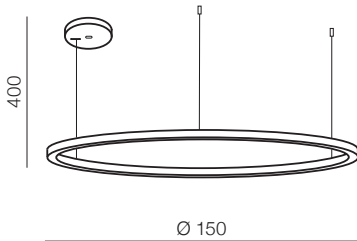

6

HALO PENDANT 150 CCT + REMOTE CONTROL **new**

❶ BLACK

❷ GOLD

OPTION

HALO PENDANT 150 CCT + REMOTE CONTROL **LED**

- ❶ **AZ5347** (black)
- ❷ **AZ5348** (gold)

LED 90W 5400lm CCT
3000K-6000K dimmable
metal / acrylic