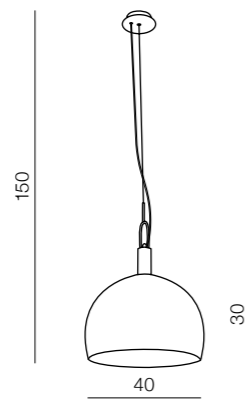

Gio  
PENDANT

102

Dalmatia

103

new

1 BLACK

2 WHITE

Gio pendant

AZ2469

E27 1x Max 60W  
metal/acrylic

Dalmatia 1 LED

- 1 AZ2847 (black)
- 2 AZ2909 (white)

LED 5W 300lm 3000K  
aluminium/acrylic

Dalmatia 5 LED

- 1 AZ2910 (black)
- 2 AZ2848 (white)

LED 25W 1500lm 3000K  
aluminium/acrylic

Dalmatia 9 LED

- new 1 AZ3143 (black)
- new 2 AZ3144 (white)

LED 45W 3880lm 3000K  
aluminium/acrylic