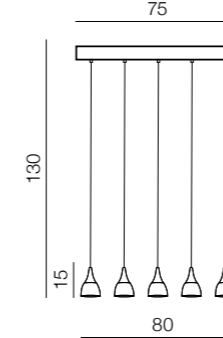

AZ2469

E27 1x Max 60W  
metal/acrylic

Dalmatia 1 LED

- 1 AZ2847 (black)
- 2 AZ2909 (white)

LED 5W 300lm 3000K  
aluminium/acrylic

Dalmatia 5 LED

- 1 AZ2910 (black)
- 2 AZ2848 (white)

LED 25W 1500lm 3000K  
aluminium/acrylic