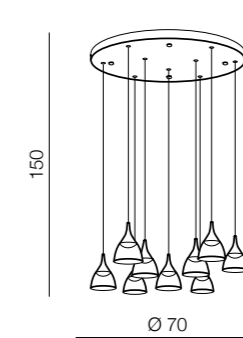

AZ2469

E27 1x Max 60W  
metal/acrylic

Dalmatia 1 LED

- 1 AZ2847 (black)
- 2 AZ2909 (white)

LED 5W 300lm 3000K  
aluminium/acrylic

Dalmatia 5 LED

- 1 AZ2910 (black)
- 2 AZ2848 (white)

LED 25W 1500lm 3000K  
aluminium/acrylic