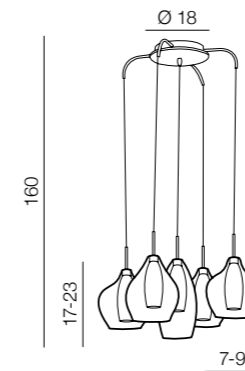

Amber milano 9

- 1 AZ0722 (chrome)
- new 2 AZ3076 (clear)
- new 3 AZ3172 (copper)

G9 5x 40W only LED
metal/chrome/glass