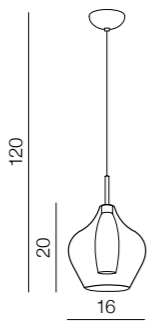

Amber MILANO

new 116

1 CHROME

2 CLEAR

3 COPPER

Amber milano 1

- 1 AZ2148 (chrome)
- new 2 AZ3074 (clear)
- new 3 AZ3077 (copper)

G9 1x 40W only LED
metal/chrome/glass

Amber milano 3

- 1 AZ2149 (chrome)
- new 2 AZ3075 (clear)
- new 3 AZ3078 (copper)

G9 3x 40W only LED
metal/chrome/glass

Amber milano 9

- 1 AZ0722 (chrome)
- new 2 AZ3076 (clear)
- new 3 AZ3172 (copper)

G9 5x 40W only LED
metal/chrome/glass

Amber milano 9

- new 1 AZ3673 (chrome)
- new 2 AZ3102 (clear)
- new 3 AZ3134 (copper)

G9 9x 40W only LED
metal/chrome/glass