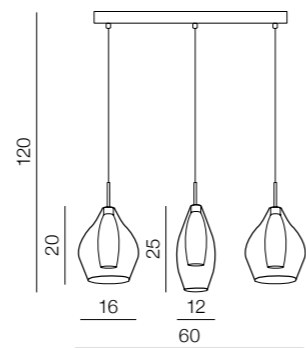

Amber MILANO

new 116

1 CHROME

2 CLEAR

3 COPPER

Amber milano 1

- 1 AZ2148 (chrome)
- new 2 AZ3074 (clear)
- new 3 AZ3077 (copper)

G9 1x 40W only LED
metal/chrome/glass