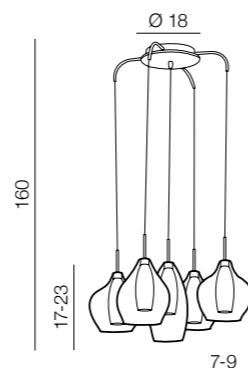

Amber MILANO

new 118

1 CHROME

2 CLEAR

3 COPPER

Amber milano 1

- 1 AZ2148 (chrome)
- new 2 AZ3074 (clear)
- new 3 AZ3077 (copper)

G9 1x 40W only LED
metal/chrome/glass

Amber milano 3

- 1 AZ2149 (chrome)
- new 2 AZ3075 (clear)
- new 3 AZ3078 (copper)

G9 3x 40W only LED
metal/chrome/glass

Amber milano

- 1 AZ0722 (chrome)
- new 2 AZ3076 (clear)
- new 3 AZ3172 (copper)

G9 5x 40W only LED
metal/chrome/glass

Amber milano 9

- new 1 AZ3673 (chrome)
- new 2 AZ3102 (clear)
- new 3 AZ3134 (copper)

G9 9x 40W only LED
metal/chrome/glass