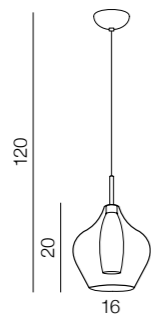

Amber MILANO

new 118

1 CHROME

2 CLEAR

3 COPPER

Amber milano 1

- 1 AZ2148 (chrome)
- new 2 AZ3074 (clear)
- new 3 AZ3077 (copper)

G9 1x 40W only LED
metal/chrome/glass

Amber milano 3

- 1 AZ2149 (chrome)
- new 2 AZ3075 (clear)
- new 3 AZ3078 (copper)

G9 3x 40W only LED
metal/chrome/glass

Amber milano

- 1 AZ0722 (chrome)
- new 2 AZ3076 (clear)
- new 3 AZ3172 (copper)

G9 5x 40W only LED
metal/chrome/glass

Amber milano 9

- new 1 AZ3673 (chrome)
- new 2 AZ3102 (clear)
- new 3 AZ3134 (copper)

G9 9x 40W only LED
metal/chrome/glass