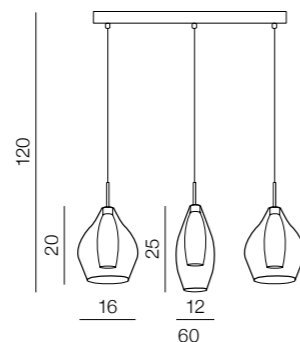

Amber MILANO

new 118

1 CHROME

2 CLEAR

3 COPPER

Amber milano 1

- 1 AZ2148 (chrome)
- new 2 AZ3074 (clear)
- new 3 AZ3077 (copper)

G9 1x 40W only LED
metal/chrome/glass