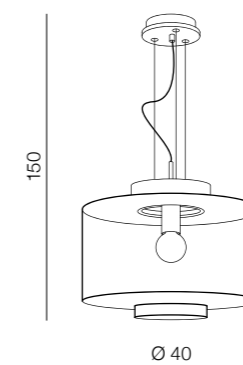

**Helena A LED**

**AZ3341**  
(black)  
LED 21W 1785lm 3000K  
metal/brass/glass

**Helena B LED**

**AZ3342**  
(black)  
LED 14W 1190lm 3000K  
metal/brass/glass

**Sorel**

**AZ3343**  
(clear)  
E27 1xMax 40W only LED  
metal/wood/glass/brass