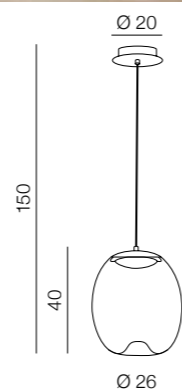

**Helena A LED**

**AZ3341**  
(black)  
LED 21W 1785lm 3000K  
metal/brass/glass

**Helena B LED**

**AZ3342**  
(black)  
LED 14W 1190lm 3000K  
metal/brass/glass

**Sorel**

**AZ3343**  
(clear)  
E27 1xMax 40W only LED  
metal/wood/glass/brass