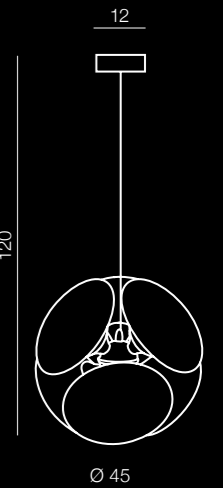

Felipe

Pills

new 126

127

Felipe 30

AZ3181

(black/white)

E27 1x Max 40W only LED
metal/glass

Felipe 45

AZ3182

(black/white)

E27 1x Max 40W only LED
metal/glass

Pills 45

AZ0344

6x G9 LED 40W

metal/chrome/glass white

Pills 50 top

AZ0345

5x G9 LED 40W

metal/chrome/glass white