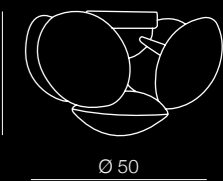

Felipe 45

AZ3182

(black/white)

E27 1x Max 40W only LED
metal/glass

Pills 45

AZ0344

6x G9 LED 40W

metal/chrome/glass white