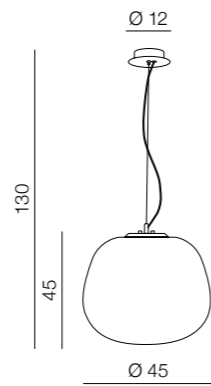

Felipe

Pills

new 126

127

Felipe 30

AZ3181

(black/white)

E27 1x Max 40W only LED
metal/glass

Felipe 45

AZ3182

(black/white)

E27 1x Max 40W only LED
metal/glass

Pills 45

AZ0344

6x G9 LED 40W

metal/chrome/glass white

Pills 50 top

AZ0345

5x G9 LED 40W

metal/chrome/glass white