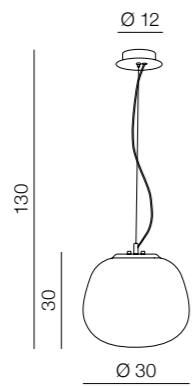

Felipe

Pills

new 126

127

Felipe 30

AZ3181

(black/white)

E27 1x Max 40W only LED
metal/glass