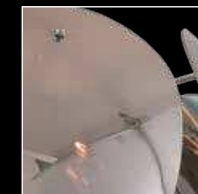

Flower

128

Flower

AZ0097

E27 1x 100W
metal
aluminium

Antires

129

new

1 WHITE

2 SMOKY

Antires

- 1 AZ0472 (white)
- new 2 AZ2996 (smoky)

E27 5x 40W only LED
metal/chrome/glass