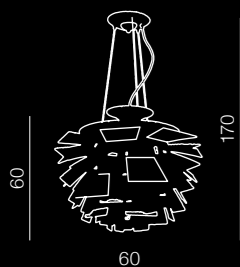

Flower

128

Flower

AZ0097

E27 1x 100W
metal
aluminium

Antires

129

new

1 WHITE

2 SMOKY

Antires

- 1 AZ0472 (white)
- new 2 AZ2996 (smoky)

E27 5x 40W only LED
metal/chrome/glass