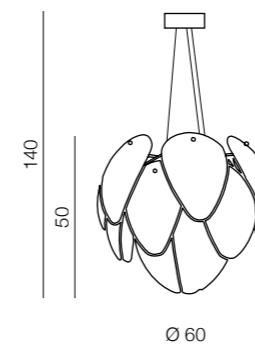

Antires

- 1 AZ0472 (white)
- new 2 AZ2996 (smoky)

E27 5x 40W only LED
metal/chrome/glass