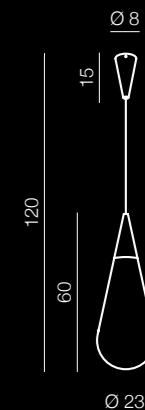

Genoa

new 130

Genoa

AZ3164

(black/white)

E27 1x Max 60W only LED
glass/metal/fabric

Cadera

131 new

Cadera

AZ3165

(black/white)

E27 1x Max 40W only LED
metal/glass