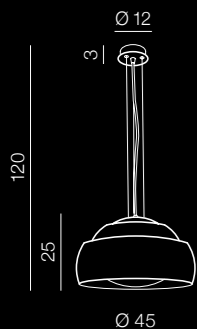

Genoa

new 130

Genoa

AZ3164

(black/white)

E27 1x Max 60W only LED
glass/metal/fabric

Cadera

131 new

Cadera

AZ3165

(black/white)

E27 1x Max 40W only LED
metal/glass