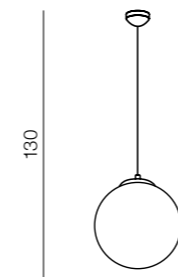

1 CHROME

2 COPPER

**Galactic LED**

- 1 AZ3160 (chrome)
- 2 AZ3161 (copper)

LED 18W 1530lm 3000K  
metal/glass

**White Ball 20**

AZ1325  
(white)

E27 1x MAX 40W  
glass/metal chrome

**White Ball 25**

AZ2515  
(white)

E27 1x MAX 40W  
glass/metal chrome

**White Ball 30**

AZ2516  
(white)

E27 1x MAX 40W  
glass/metal chrome

**White Ball 40**

AZ1328  
(white)

E27 1x MAX 40W  
glass/metal chrome

**White Ball 50**

AZ1329  
(white)

E27 1x MAX 40W  
glass/metal chrome