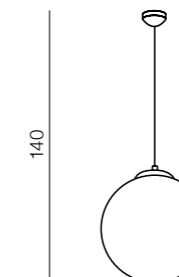

1 CHROME

2 COPPER

**Galactic LED**

- 1 AZ3160 (chrome)
- 2 AZ3161 (copper)

LED 18W 1530lm 3000K  
metal/glass

**White Ball 20**

AZ1325  
(white)

E27 1x MAX 40W  
glass/metal chrome

**White Ball 25**

AZ2515  
(white)

E27 1x MAX 40W  
glass/metal chrome

**White Ball 30**

AZ2516  
(white)

E27 1x MAX 40W  
glass/metal chrome

**White Ball 40**

AZ1328  
(white)

E27 1x MAX 40W  
glass/metal chrome

**White Ball 50**

AZ1329  
(white)

E27 1x MAX 40W  
glass/metal chrome