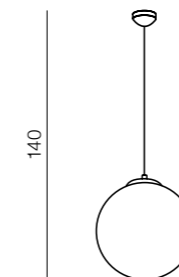

1 CHROME

2 COPPER

**Galactic LED**

- 1 AZ3160 (chrome)
- 2 AZ3161 (copper)

LED 18W 1530lm 3000K  
metal/glass

**White Ball 20**

AZ1325  
(white)

E27 1x MAX 40W  
glass/metal chrome

**White Ball 25**

AZ2515  
(white)

E27 1x MAX 40W  
glass/metal chrome

**White Ball 30**

AZ2516  
(white)

E27 1x MAX 40W  
glass/metal chrome

**White Ball 40**

AZ1328  
(white)

E27 1x MAX 40W  
glass/metal chrome

**White Ball 50**

AZ1329  
(white)

E27 1x MAX 40W  
glass/metal chrome