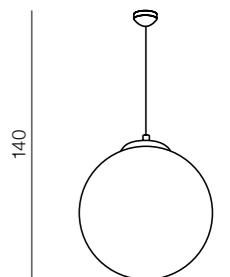

1 CHROME

2 COPPER

**Galactic LED**

- 1 AZ3160 (chrome)
- 2 AZ3161 (copper)

LED 18W 1530lm 3000K  
metal/glass

**White Ball 20**

AZ1325  
(white)

E27 1x MAX 40W  
glass/metal chrome

**White Ball 25**

AZ2515  
(white)

E27 1x MAX 40W  
glass/metal chrome

**White Ball 30**

AZ2516  
(white)

E27 1x MAX 40W  
glass/metal chrome

**White Ball 40**

AZ1328  
(white)

E27 1x MAX 40W  
glass/metal chrome

**White Ball 50**

AZ1329  
(white)

E27 1x MAX 40W  
glass/metal chrome