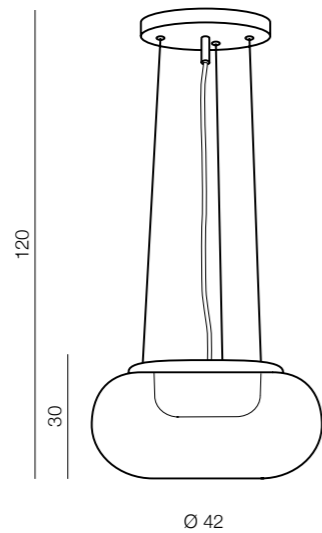

1 CHROME

2 COPPER

**Galactic LED**

- 1 AZ3160 (chrome)
- 2 AZ3161 (copper)

LED 18W 1530lm 3000K  
metal/glass

**White Ball 20**

AZ1325  
(white)

E27 1x MAX 40W  
glass/metal chrome

**White Ball 25**

AZ2515  
(white)

E27 1x MAX 40W  
glass/metal chrome

**White Ball 30**

AZ2516  
(white)

E27 1x MAX 40W  
glass/metal chrome

**White Ball 40**

AZ1328  
(white)

E27 1x MAX 40W  
glass/metal chrome

**White Ball 50**

AZ1329  
(white)

E27 1x MAX 40W  
glass/metal chrome