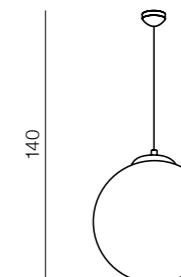

1 CHROME

2 COPPER

**Galactic LED**

- 1 AZ3160 (chrome)
- 2 AZ3161 (copper)

LED 18W 1530lm 3000K  
metal/glass

**White Ball 20**

AZ1325  
(white)

E27 1x MAX 40W  
glass/metal chrome

**White Ball 25**

AZ2515  
(white)

E27 1x MAX 40W  
glass/metal chrome

**White Ball 30**

AZ2516  
(white)

E27 1x MAX 40W  
glass/metal chrome

**White Ball 40**

AZ1328  
(white)

E27 1x MAX 40W  
glass/metal chrome

**White Ball 50**

AZ1329  
(white)

E27 1x MAX 40W  
glass/metal chrome