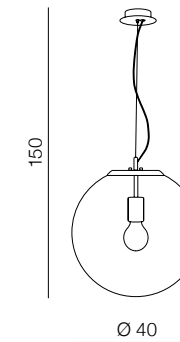

Iris 40

- 1 AZ3107 (chrome)
- 2 AZ3110 (copper)
- 3 AZ3131 (gold)

E27 1x Max 40W only LED metal/glass