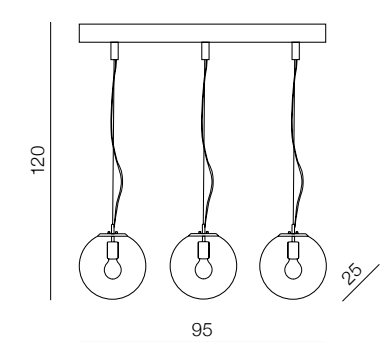

Iris 3 Line

AZ3103 (chrome)

E27 3x Max 40W only LED metal/glass