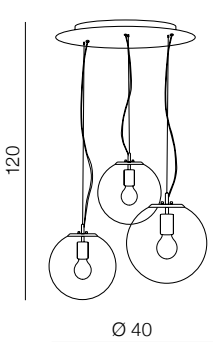

E27 1x 40W only LED metal/glass

Iris 40

- 1 AZ3107 (chrome)
- 2 AZ3110 (copper)
- 3 AZ3131 (gold)

E27 1x Max 40W only LED metal/glass

Iris 3 Line

AZ3103 (chrome)

E27 3x Max 40W only LED metal/glass

Iris 3