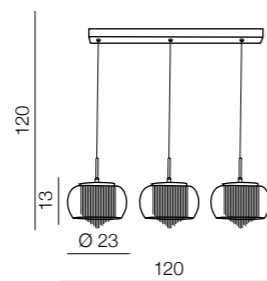

Rego 3 line

AZ2453

3x G9 Only LED
metal/glass