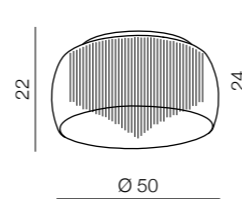

Rego 50 top

AZ1000

8x G9 Only LED
metal/chrome/
aluminum/glass