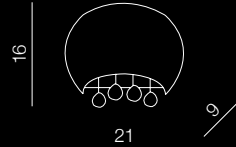

Quince

148

Quince wall

AZ0912

1x G9 Only LED
opal glass/metal/
chrome/acryl

Quince 40 top

AZ0701

5x G9 Only LED
opal glass/metal/
chrome/acryl