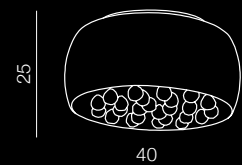

Quince

148

Quince wall

AZ0912

1x G9 Only LED
opal glass/metal/
chrome/acryl

Quince 40 top

AZ0701

5x G9 Only LED
opal glass/metal/
chrome/acryl