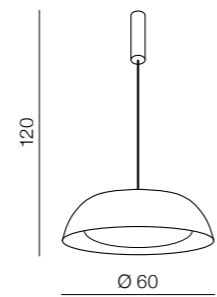

**LED**  
**Lenox Top 60**  
**AZ3146**  
 (black/copper)  
 LED 40W 3280lm 3000K  
 aluminium/acrylic

**LED**  
**Lenox Pendant 60**  
**AZ3148**  
 (black/copper)  
 LED 40W 3280lm 3000K  
 aluminium/acrylic

**Mia**  
**AZ2387** (brown)  
**AZ2388** (white)  
**AZ2389** (black)  
**AZ2390** (grey)  
 E27 1x MAX 60W  
 metal

1 BROWN

2 WHITE

3 BLACK

4 GREY