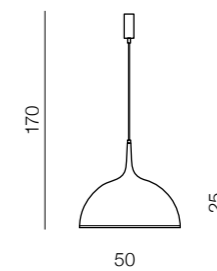

**LED**  
**Lenox Top 60**  
**AZ3146**  
 (black/copper)  
 LED 40W 3280lm 3000K  
 aluminium/acrylic

**LED**  
**Lenox Pendant 60**  
**AZ3148**  
 (black/copper)  
 LED 40W 3280lm 3000K  
 aluminium/acrylic

**Mia**  
**AZ2387** (brown)  
**AZ2388** (white)  
**AZ2389** (black)  
**AZ2390** (grey)  
 E27 1x MAX 60W  
 metal

1 BROWN

2 WHITE

3 BLACK

4 GREY