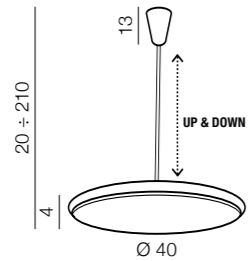

Saturnia

220

1 BLACK

2 COPPER

3 CHROME

Saturnia 40 LED

- 1 AZ2753 (black) 3000k
- 2 AZ2755 (copper) 3000k
- 3 AZ2757 (chrome) 3000k
- 1 AZ2752 (black) 4000k
- 2 AZ2754 (copper) 4000k
- 3 AZ2756 (chrome) 4000k