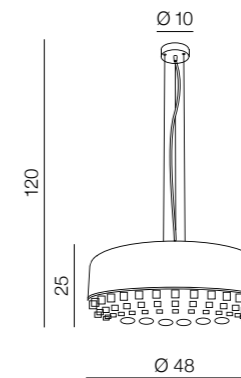

LED 30W 1800lm
acryl/metal

Tarant

221

new

Tarant 35

AZ3163
(black)

E27 3x Max 60W only LED
metal/crystal

Tarant 48