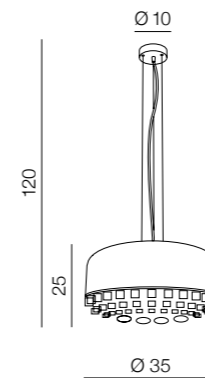

Saturnia

220

1 BLACK

2 COPPER

3 CHROME

Saturnia 40 LED

- 1 AZ2753 (black) 3000k
- 2 AZ2755 (copper) 3000k
- 3 AZ2757 (chrome) 3000k
- 1 AZ2752 (black) 4000k
- 2 AZ2754 (copper) 4000k
- 3 AZ2756 (chrome) 4000k

LED 30W 1800lm
acryl/metal

Tarant

221

new

Tarant 35

AZ3163
(black)

E27 3x Max 60W only LED
metal/crystal

Tarant 48

AZ3162
(black)

E27 3x Max 60W only LED
metal/crystal