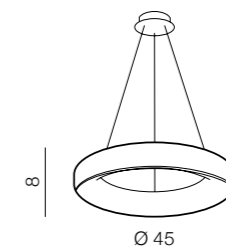

Sovana Pendant 45 CCT LED

- 1 AZ3436 (white)
- 2 AZ3438 (grey)
- 3 AZ3437 (black)

LED 40W 2700-6500K 2200lm dimmable aluminium/acryl