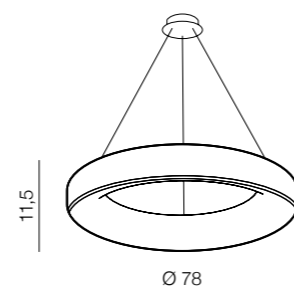

2 GREY

3 BLACK

CCT = 2700÷6000K Dimmable Remote Control

CCT = 2700÷6000K Dimmable Remote Control

Sovana Top 80 CCT LED

- 1 AZ3445 (white)
- 2 AZ3447 (grey)
- 3 AZ3446 (black)

LED 80W 2700-6500K 4000lm dimmable aluminium/acryl