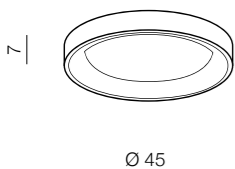

3 BLACK

Silvam 45 top LED
AZ2697
(natural exotic wood+wh)
LED 30W 1950lm 3000K
wood/acrylic