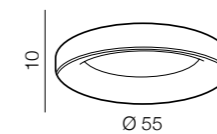

CCT = 2700÷6000K Dimmable Remote Control

**Sovana Top 55 CCT LED**  
 1 **AZ2724** (white)  
 2 **AZ2725** (grey)  
 3 **AZ2726** (black)  
 LED integrated  
 LED 50W 2750lm  
 3000/6500k dimm  
 power dimmable  
 acryl/aluminium