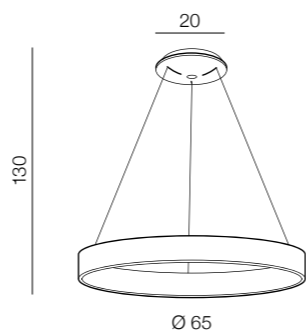

Silvam 65 pendant LED
AZ2699
(natural exotic wood+wh)
LED 50W 3250lm 3000K
wood/acrylic

CCT = 2700÷6000K Dimmable Remote Control