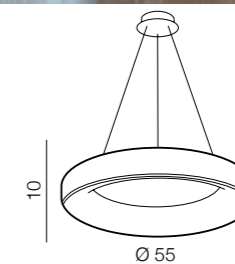

CCT = 2700÷6000K Dimmable Remote Control

**Sovana Top 55 CCT LED**  
 1 **AZ2724** (white)  
 2 **AZ2725** (grey)  
 3 **AZ2726** (black)  
 LED integrated  
 LED 50W 2750lm  
 3000/6500k dimm  
 power dimmable  
 acryl/aluminium