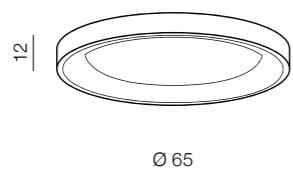

Silvam

new 224

Sovana CCT

225

1 WHITE

2 GREY

3 BLACK

**Silvam 45 top LED**  
**AZ2697**  
 (natural exotic wood+wh)  
 LED 30W 1950lm 3000K  
 wood/acrylic