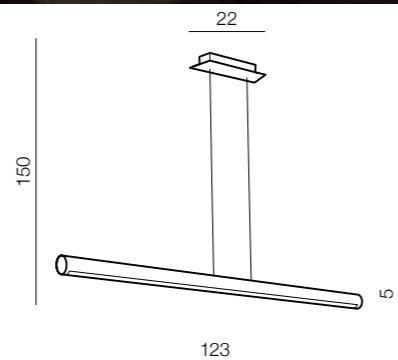

Albero

228

Izolda

229

new

**Albero LED**

**AZ2701**

(natural exotic wood+black)  
LED 50W 3500lm 3000K  
wood/acrylic