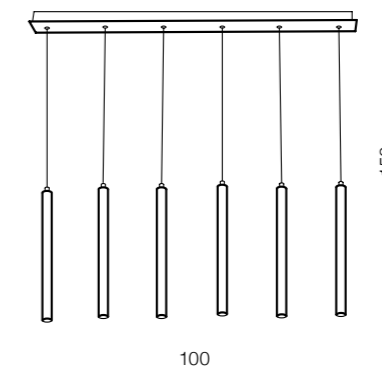

Izolda 6 LED

AZ3340

(black)
LED 30W 2550lm 3000K
metal/wood