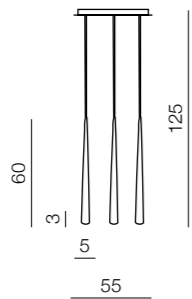

1 BLACK

2 WHITE

Stylo 1

- 1 AZ0116 (black)
- 2 AZ0206 (white)
- 3 AZ0117 (chrome)

G9 1x 40W
metal/glass

Stylo 3

- 1 AZ0118 (black)
- 2 AZ0207 (white)
- 3 AZ0133 (chrome)

G9 3x 40W
metal/glass/white