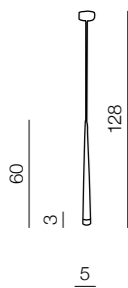

Stylo

232

1 BLACK

2 WHITE

3 CHROME

Orsola

233

new

1 BLACK

2 WHITE

Stylo 1

- 1 AZ0116 (black)
- 2 AZ0206 (white)
- 3 AZ0117 (chrome)

G9 1x 40W
metal/glass

Stylo 3

- 1 AZ0118 (black)
- 2 AZ0207 (white)
- 3 AZ0133 (chrome)

G9 3x 40W
metal/glass/white

Stylo 5

- 1 AZ0119 (black)
- 2 AZ0208 (white)
- 3 AZ0134 (chrome)

G9 5x 40W
metal/glass

Stylo 8

- 1 AZ0161 (black)
- 2 AZ0209 (white)
- 3 AZ0257 (chrome)

G9 8x 40W
metal/glass

Orsola

- 1 AZ3353 (black)
- 2 AZ3354 (white)