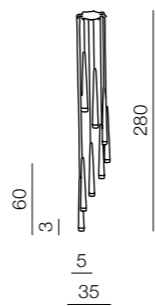

Stylo 8

- 1 AZ0161 (black)
- 2 AZ0209 (white)
- 3 AZ0257 (chrome)

G9 8x 40W
metal/glass