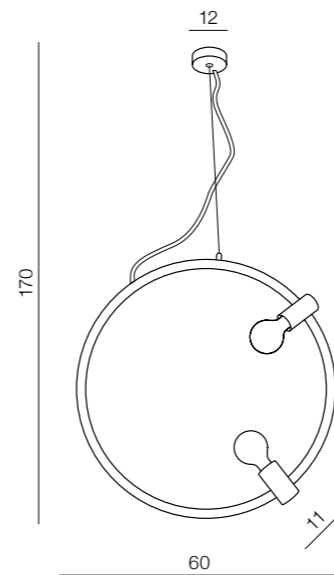

1 BLACK

2 WHITE

Stylo 1

- 1 AZ0116 (black)
- 2 AZ0206 (white)
- 3 AZ0117 (chrome)

G9 1x 40W
metal/glass

Stylo 3

- 1 AZ0118 (black)
- 2 AZ0207 (white)
- 3 AZ0133 (chrome)

G9 3x 40W
metal/glass/white

Stylo 5

- 1 AZ0119 (black)
- 2 AZ0208 (white)
- 3 AZ0134 (chrome)

G9 5x 40W
metal/glass

Stylo 8

- 1 AZ0161 (black)
- 2 AZ0209 (white)
- 3 AZ0257 (chrome)

G9 8x 40W
metal/glass

Orsola

- 1 AZ3353 (black)
- 2 AZ3354 (white)

E27 2x Max 60W only LED
metal/plastic