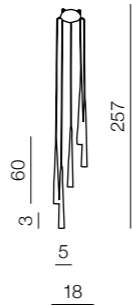

1 BLACK

2 WHITE

Stylo 1

- 1 AZ0116 (black)
- 2 AZ0206 (white)
- 3 AZ0117 (chrome)

G9 1x 40W
metal/glass

Stylo 3

- 1 AZ0118 (black)
- 2 AZ0207 (white)
- 3 AZ0133 (chrome)

G9 3x 40W
metal/glass/white

Stylo 5

- 1 AZ0119 (black)
- 2 AZ0208 (white)
- 3 AZ0134 (chrome)

G9 5x 40W
metal/glass

Stylo 8

- 1 AZ0161 (black)
- 2 AZ0209 (white)
- 3 AZ0257 (chrome)

G9 8x 40W
metal/glass

Orsola

- 1 AZ3353 (black)
- 2 AZ3354 (white)