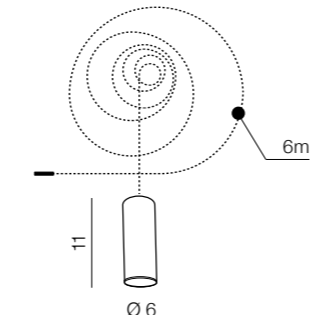

Ziko Glass + Ziko GU10 meters = Final Product

ZIKO
GU10

237 new

Ziko Glass
 1 AZ3413 (yellow)
 2 AZ3414 (blue)
 3 AZ3415 (smoky)
 4 AZ3416 (clear)
 glass

Ziko GU10 3 meters
 AZ3411 (black)
 GU10 1x Max 35W only LED
 aluminium