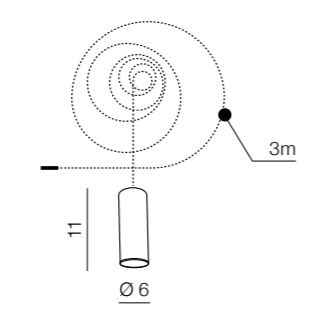

Ziko Glass + Ziko GU10 meters = Final Product

ZIKO
GU10

237 new

Ziko Glass
 1 AZ3413 (yellow)
 2 AZ3414 (blue)
 3 AZ3415 (smoky)
 4 AZ3416 (clear)
 glass

Ziko GU10 3 meters
 AZ3411 (black)
 GU10 1x Max 35W only LED
 aluminium