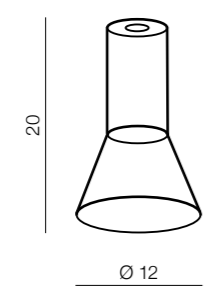

Ziko Glass + Ziko GU10 meters = Final Product

ZIKO
GU10

237 new

Ziko Glass
 1 AZ3413 (yellow)
 2 AZ3414 (blue)
 3 AZ3415 (smoky)
 4 AZ3416 (clear)
 glass

Ziko GU10 3 meters
 AZ3411 (black)
 GU10 1x Max 35W only LED
 aluminium