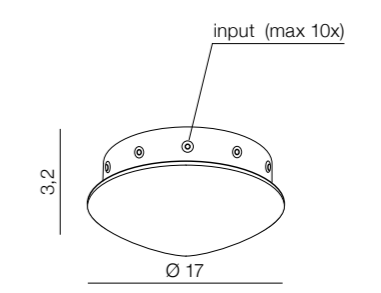

Ziko GU10 6 meters
 AZ3412 (black)
 GU10 1x Max 35W only LED
 aluminium

Ziko Base 1
 AZ3408 (black)
 aluminium

Ziko Base 20
 AZ3410 (black)
 Max 20x input for Ziko meters
 aluminium

Ziko Base 20
 AZ3410 (black)
 Max 20x input for Ziko meters
 aluminium