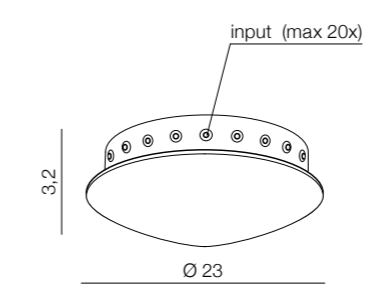

Ziko Glass + Ziko GU10 meters = Final Product

ZIKO
GU10

237 new

Ziko Glass
 1 AZ3413 (yellow)
 2 AZ3414 (blue)
 3 AZ3415 (smoky)
 4 AZ3416 (clear)
 glass

Ziko GU10 3 meters
 AZ3411 (black)
 GU10 1x Max 35W only LED
 aluminium

Ziko GU10 6 meters
 AZ3412 (black)
 GU10 1x Max 35W only LED
 aluminium

Ziko Base 1
 AZ3408 (black)
 aluminium

Ziko Base 20
 AZ3410 (black)
 Max 20x input for Ziko meters
 aluminium

Ziko Base 20
 AZ3410 (black)
 Max 20x input for Ziko meters
 aluminium