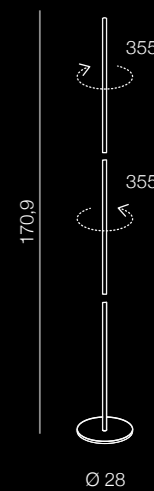

izza

306

1 SHINY WHITE

2 SHINY BLACK

3 AMBER

4 OLIVE

izza

- 1 AZ1077 (shiny white)
- 2 AZ1076 (shiny black)
- 3 AZ1078 (amber)
- 4 AZ1079 (olive)

E14 1x 40W
metal/glass

Teta

307

new

AZ3205
(black)

LED 33w 2805lm 3000K
metal/acrylic