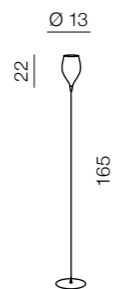

izza

306

1 SHINY WHITE

2 SHINY BLACK

3 AMBER

4 OLIVE

izza

- 1 AZ1077 (shiny white)
- 2 AZ1076 (shiny black)
- 3 AZ1078 (amber)
- 4 AZ1079 (olive)

E14 1x 40W
metal/glass

Teta

307

new

AZ3205
(black)

LED 33w 2805lm 3000K
metal/acrylic