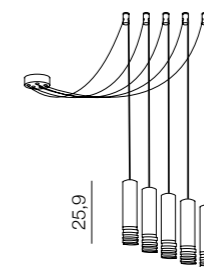

Locus L pendant 5

- 1 AZ3406 (white)
- 2 AZ3405 (black)
- 3 AZ3407 (champagne)

GU10 5x Max 35W only LED metal/aluminium