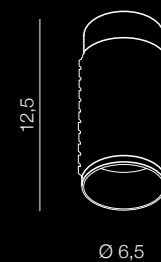

Ovum

new 350

Avica

351

Avica

- 1 AZ3122 (white)
- 2 AZ3121 (black)

GU10 1x Max 35W only LED aluminium

1 WHITE

2 BLACK