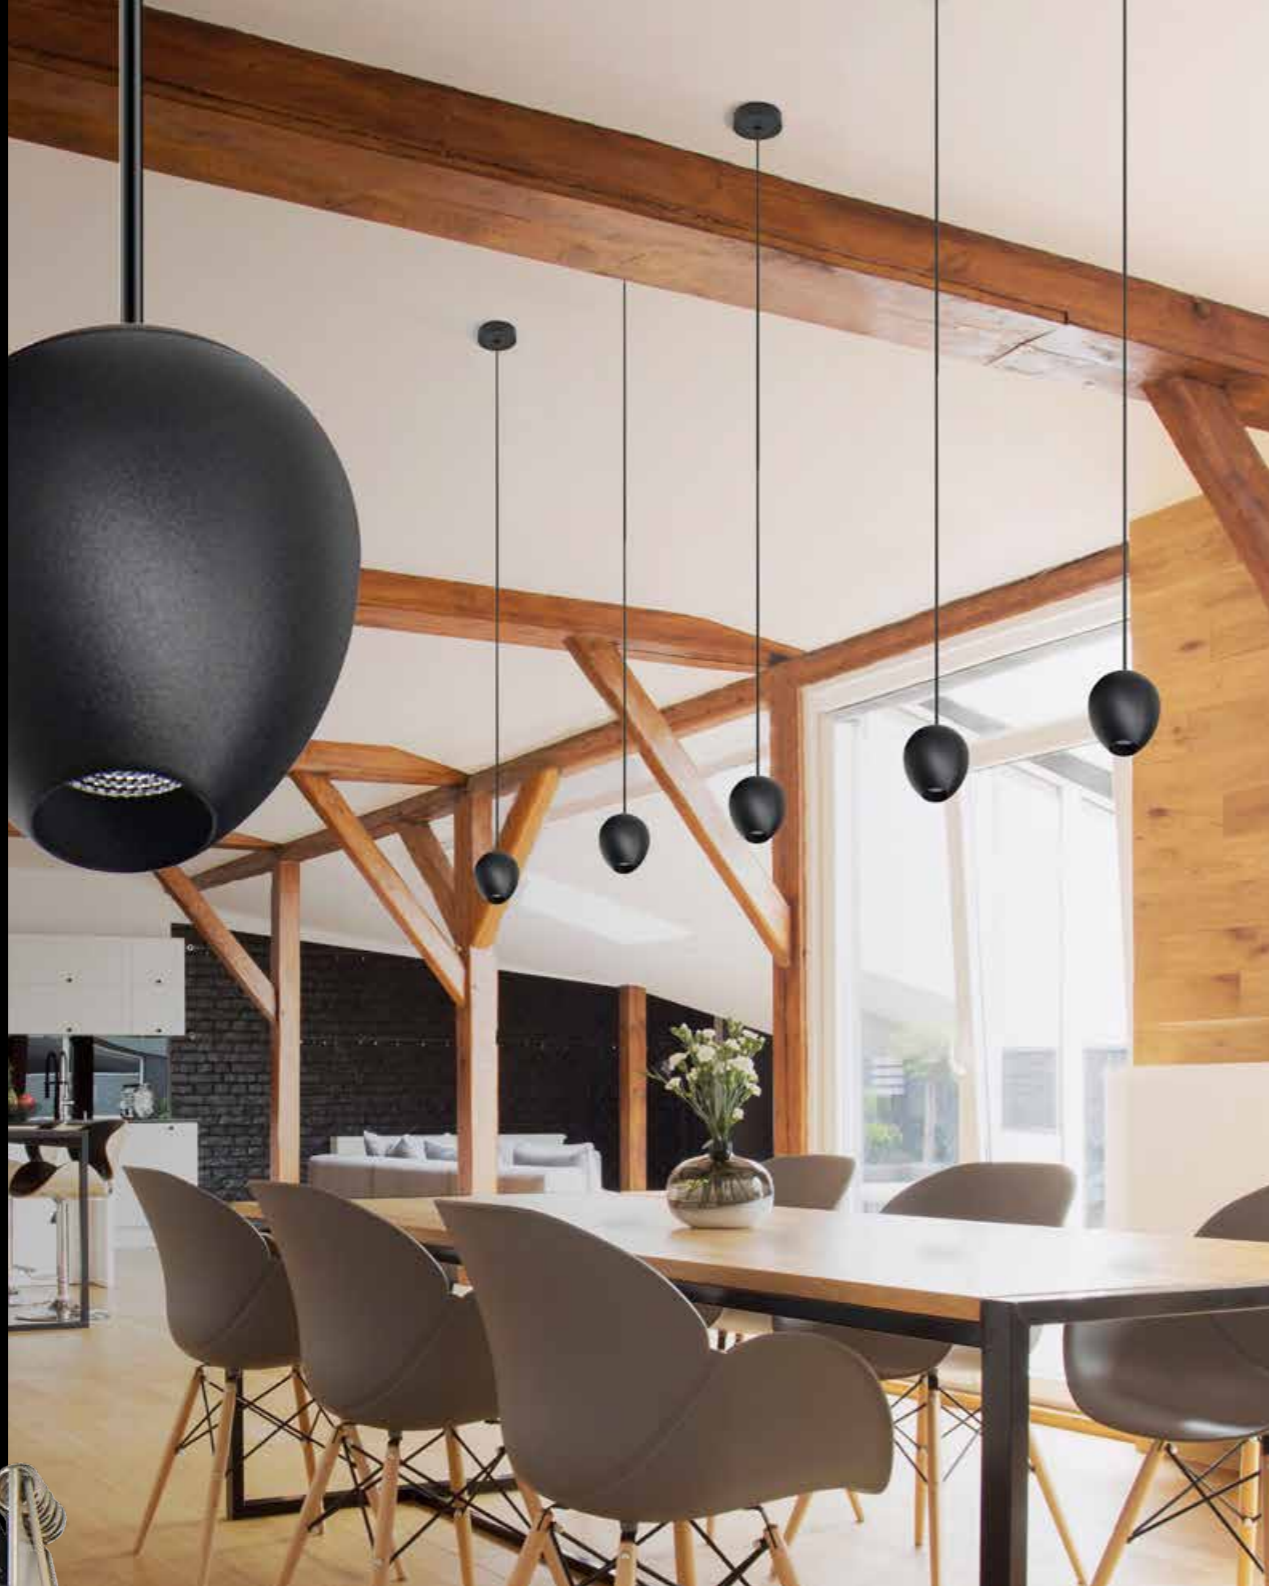

Ovum

new 350

Avica

351

Avica

- 1 AZ3122 (white)
- 2 AZ3121 (black)

GU10 1x Max 35W only LED aluminium

1 WHITE