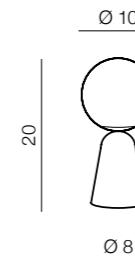

Newton B table

1 **AZ3463** (dark grey)
2 **AZ3462** (bright grey)
G9 1x Max 6W LED dimmable
metal/concrete/glass