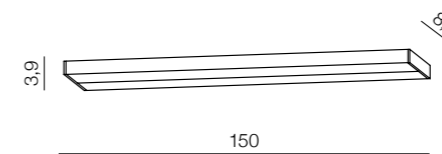

Tanza

new 366

IP44

Tanza LED

AZ3361

(chrome)

LED 10W 850lm 4000K IP44
metal/aluminium/acrylic

Topaz LED