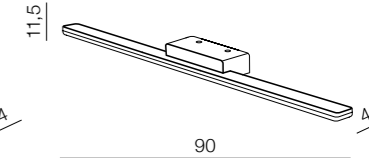

Epsilon 90 3000K LED

AZ3349
(black)
LED 18W 1530lm 3000K IP44
aluminium/PC

Epsilon 90 4000K LED

AZ3350
(black)
LED 18W 1530lm 4000K IP44
aluminium/PC