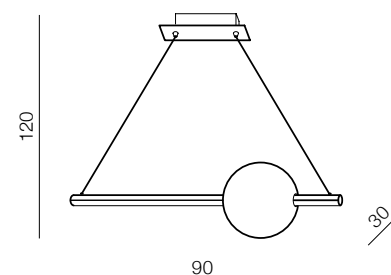

Sandra 1 dimm LED

AZ3351

(black)

LED 36W 3600lm 3000K dimmable
glass/acrylic