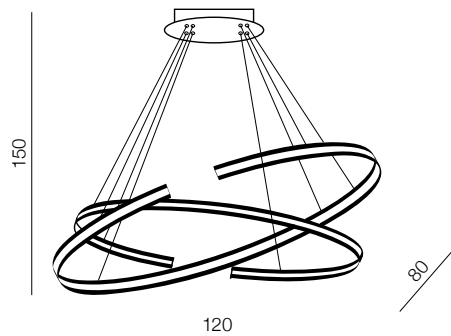

Alessia
DIMM

Sandra
DIMM

new 54

55 new

Alessia dimm LED

AZ3355

(black)

LED 60W 5100lm 3000K dimmable
metal/plastic