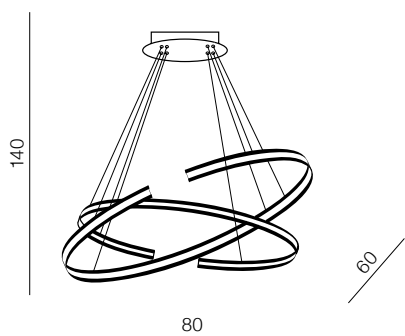

Alessia
DIMM

Sandra
DIMM

new 54

55 new

Alessia dimm LED

AZ3355

(black)

LED 60W 5100lm 3000K dimmable
metal/plastic