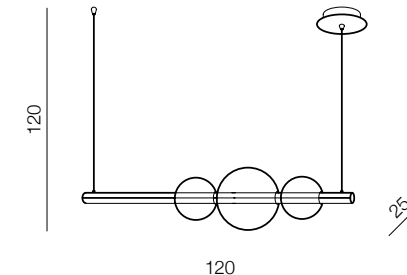

Alessia XL dimm LED

AZ3356

(black)

LED 100W 8500lm 3000K dimmable
metal/plastic

Sandra 1 dimm LED

AZ3351

(black)

LED 36W 3600lm 3000K dimmable
glass/acrylic