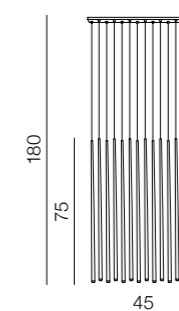

Louise 14 LED

- 1 AZ3423 (black)
- 2 AZ3424 (gold)
- 3 AZ3425 (white)
- 4 AZ3426 (chrome)

LED 45W 2800lm 3000K
metal/acrylic