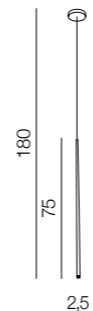

Jax

new 56

Louise

57 new

Arms spread adjust

**Jax pendant LED**

**AZ3135**

LED 33W 1600lm 3000K  
metal/silicone

**Jax floor LED**

**AZ3136**

LED 25W 1035lm 3000K  
metal/silicone

**Louise LED**

- 1 AZ3155 (black)
- 2 AZ3156 (gold)
- 3 AZ3157 (white)
- 4 AZ3418 (chrome)

LED 3W 200lm 3000K  
metal/acrylic

**Louise 12 LED**

- 1 AZ3419 (black)
- 2 AZ3420 (gold)
- 3 AZ3421 (white)
- 4 AZ3422 (chrome)

LED 36W 2400lm 3000K  
metal/acrylic

**Louise 14 LED**

- 1 AZ3423 (black)
- 2 AZ3424 (gold)
- 3 AZ3425 (white)
- 4 AZ3426 (chrome)

LED 45W 2800lm 3000K  
metal/acrylic

1 BLACK

2 GOLD

3 WHITE

4 CHROME