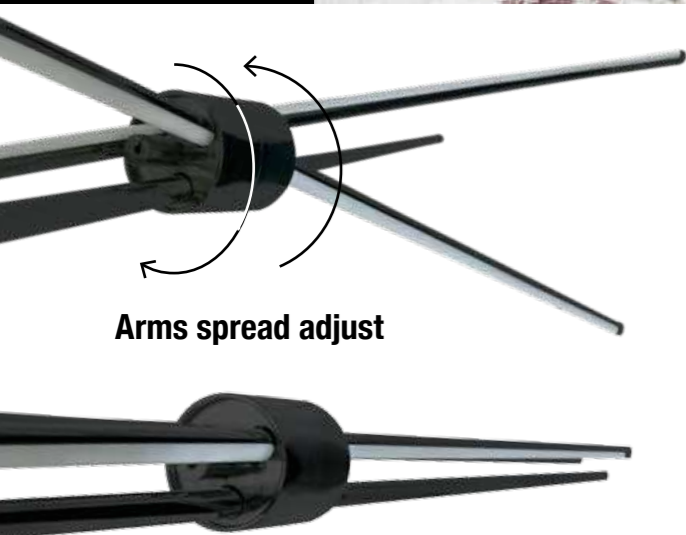

Jax

new 56

Louise

57 new

Arms spread adjust

**Jax pendant LED**

**AZ3135**

LED 33W 1600lm 3000K  
metal/silicone