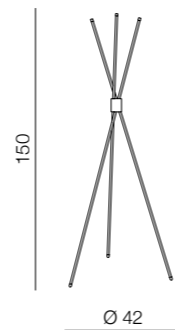

Jax

new 56

Louise

57 new

Arms spread adjust

**Jax pendant LED**

**AZ3135**

LED 33W 1600lm 3000K  
metal/silicone

- 1 AZ3419 (black)
- 2 AZ3420 (gold)
- 3 AZ3421 (white)
- 4 AZ3422 (chrome)

LED 36W 2400lm 3000K  
metal/acrylic

**Louise 14 LED**

- 1 AZ3423 (black)
- 2 AZ3424 (gold)
- 3 AZ3425 (white)
- 4 AZ3426 (chrome)