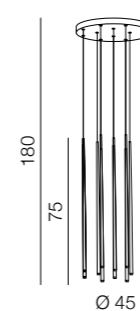

Louise 12 LED

- 1 AZ3419 (black)
- 2 AZ3420 (gold)
- 3 AZ3421 (white)
- 4 AZ3422 (chrome)

LED 36W 2400lm 3000K
metal/acrylic