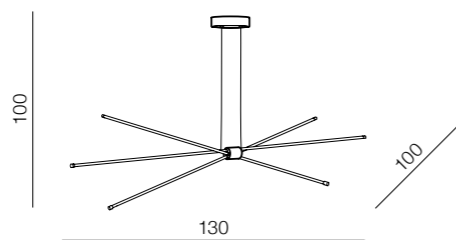

Jax

new 56

Louise

57 new

Arms spread adjust

**Jax pendant LED**

**AZ3135**

LED 33W 1600lm 3000K  
metal/silicone