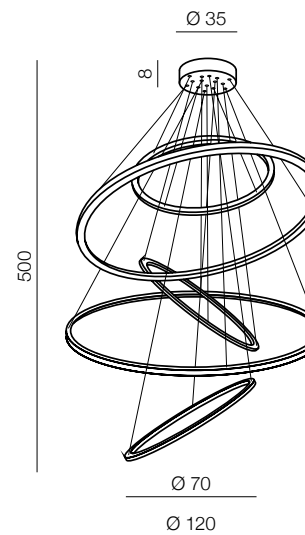

Wheel XXL

59 new

1 BLACK

2 GOLD

3 CHROME

Wheel XXL LED

- 1 AZ3137 (black)
- 2 AZ3138 (gold)
- 3 AZ3417 (chrome)

LED 190W 11400lm 3000K
metal/acrylic