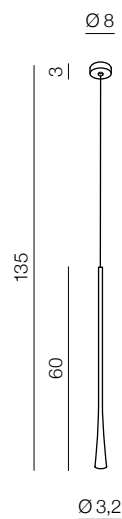

Kalia

new 58

1 WHITE

2 BROWN

3 BLACK

Kalia LED

- 1 AZ3090 (white)
- 2 AZ3091 (brown)
- 3 AZ3092 (black)

LED 7W 325lm 3000K
aluminium

Wheel XXL

59 new

1 BLACK

2 GOLD

3 CHROME

Wheel XXL LED

- 1 AZ3137 (black)
- 2 AZ3138 (gold)
- 3 AZ3417 (chrome)

LED 190W 11400lm 3000K
metal/acrylic