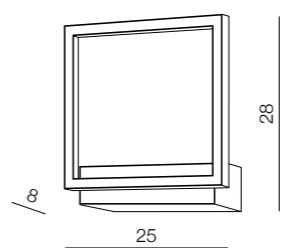

Opera Wall LED

- 1 AZ3141 (black)
- 3 AZ3142 (white)

LED 18W 1020lm 3000K
aluminium