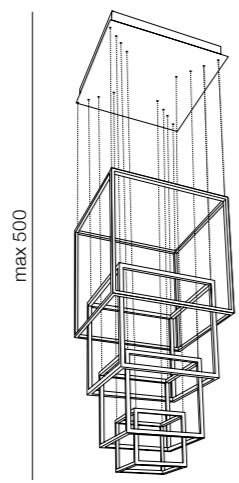

Opera

new 62

1 BLACK

2 GOLD

Opera WALL

63 new

Opera XL LED

- 1 AZ3139 (black)
- 2 AZ3140 (gold)

LED 329W 19740lm 3000K
aluminium/acrylic

Opera Wall LED

- 1 AZ3141 (black)
- 3 AZ3142 (white)

LED 18W 1020lm 3000K
aluminium

1 BLACK

3 WHITE