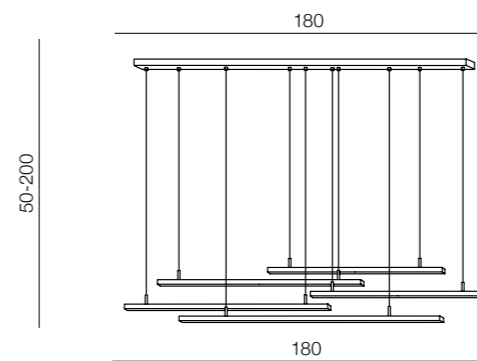

AZ3149 (black)
LED 18W 1380lm 3000K
aluminium/acryl

Strange 8 dimm LED

AZ3151 (black)
LED 150W 9680lm
3000K dimmable
aluminium/acryl

Strange 44 dimm LED

AZ3183 (black)
LED 80W 5280lm
3000K dimmable
aluminium/acryl