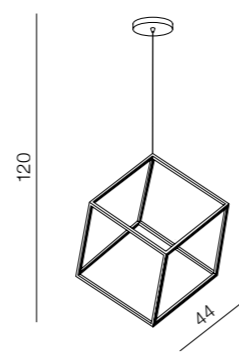

Strange 44 dimm LED

AZ3183 (black)
LED 80W 5280lm
3000K dimmable
aluminium/acryl